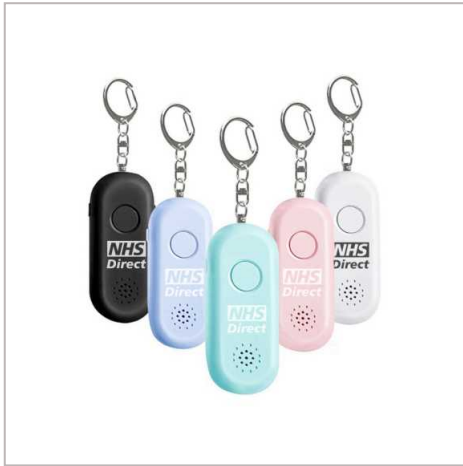

Rechargeable Personal Alarm Keyring With Torch

THIS COMPACT RECHARGEABLE PERSONAL ALARM KEYRING WITH TORCH IS A MUST-HAVE SAFETY DEVICE DESIGNED FOR EVERYDAY USE. FEATURING A POWERFUL LOUD ALARM, IT CAN QUICKLY DRAW ATTENTION IN EMERGENCIES, PROVIDING PEACE OF MIND WHETHER YOU'RE WALKING ALONE AT NIGHT OR IN UNFAMILIAR SURROUNDINGS. THE ALARM IS EASILY ACTIVATED BY PULLING THE PIN, MAKING IT USER-FRIENDLY EVEN IN STRESSFUL SITUATIONS. ADDITIONALLY, THE KEYRING INCLUDES A BUILT-IN LED TORCH, PERFECT FOR ILLUMINATING DARK AREAS OR FINDING ITEMS IN YOUR BAG. ITS SLEEK, LIGHTWEIGHT DESIGN MAKES IT CONVENIENT TO ATTACH TO YOUR KEYS, PURSE, OR BACKPACK, ENSURING IT'S ALWAYS WITHIN REACH. SOUND IS AT 125-130 DECIBELS. WITH ITS DUAL FUNCTION AS BOTH AN ALARM AND A TORCH, THIS PERSONAL SAFETY DEVICE IS AN IDEAL CHOICE FOR ANYONE LOOKING TO ENHANCE THEIR PERSONAL SECURITY.

SIZE	85mm x 35mm x 15mm
BRANDING METHOD	1 colour print / 2 colour print / Full colour print
MATERIAL	ABS
COLOURS	Black, Blue, Green, Pink & White
FITTING	Keyring, Torch and Charging cable
PRINT AREA	Front: 20mm x 20mm / Back 20mm x 50mm
UNIT WEIGHT	0.045kg (based on 1 colour print)
MOQ	100
PACKING	Individual box
CARTON QUANTITY	200pcs
CARTON WEIGHT	9kg (based on 1 colour print)
CARTON DIMENSIONS	39x28x34cm
ARTWORK	Required in any vectorised file format
PRODUCTION PROOF	Visuals supplied within 24 hours
PRE PRODUCTION SAMPLE	Approx 2 weeks from artwork approval
BULK TURNAROUND	Approx 4 weeks from artwork approval
COMMODITY CODE	3926400000
COUNTRY OF MANUFACTURE	China