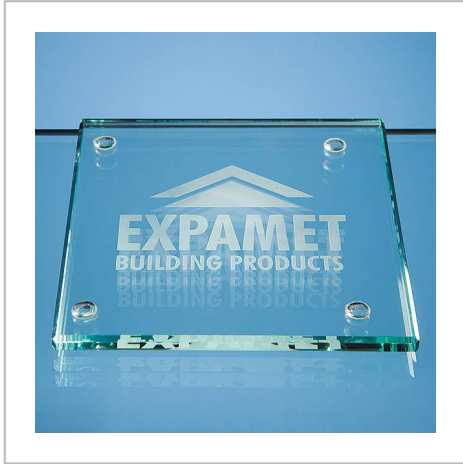

Jade Glass Square Coaster

10CM JADE GLASS SQUARE COASTER

| | |
|-------------------|---------------------|
| METHOD | Engraved |
| PRINT AREA | H70, W70 |
| MATERIAL | Glass |
| COLOURS | Jade |
| SIZE | H6, W100 |
| AWARD PACKAGING | White Skillet Boxes |
| WEIGHT | 1.3KG |
| MOQ | 1 |
| CARTON QUANTITY | 15 |
| CARTON WEIGHT | 20KG |
| CARTON DIMENSIONS | 61cm x 46cm x 46cm |